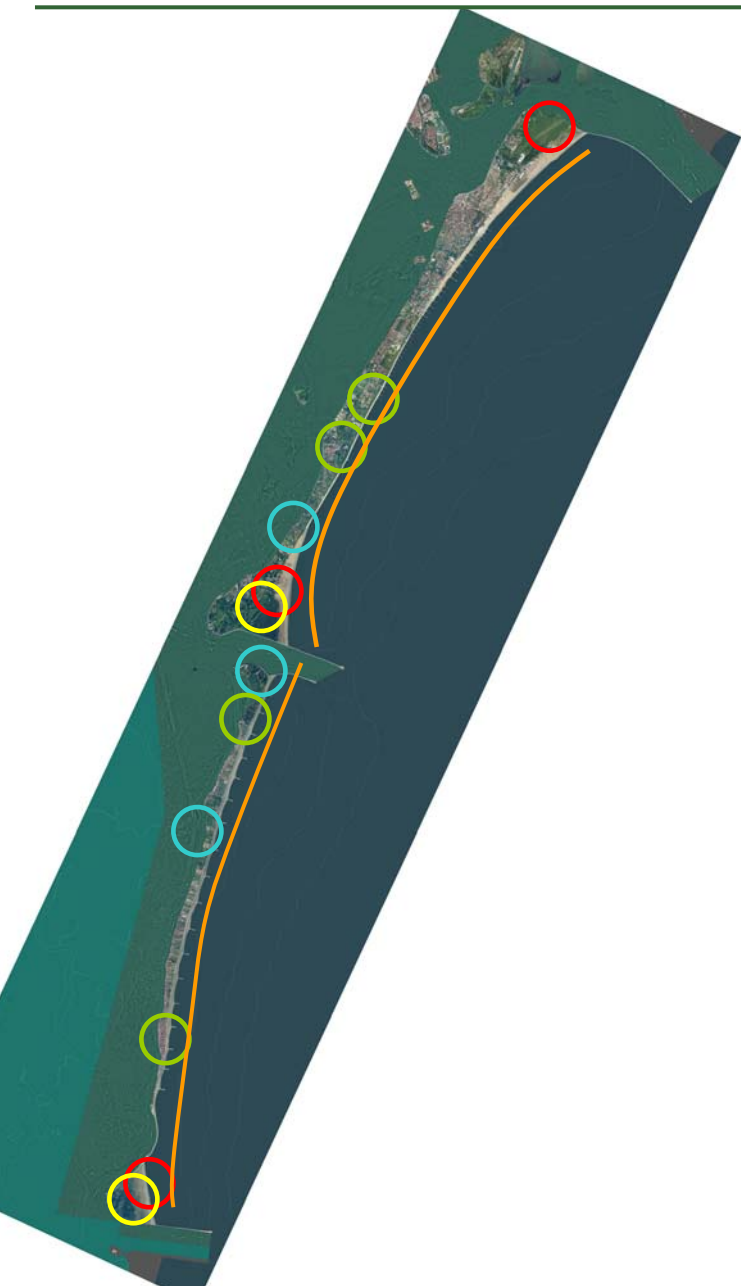

I valori naturalistici ambientali

- le dune
- le oasi
- le zone umide
- gli ex orti
- gli arenili

litorali

- laguna
- MOSE
- agricolo lagunare
- bordo lagunare
- fiumi
- boschi
- parchi urbani
- forti
- agricolo della pianura
- costruito