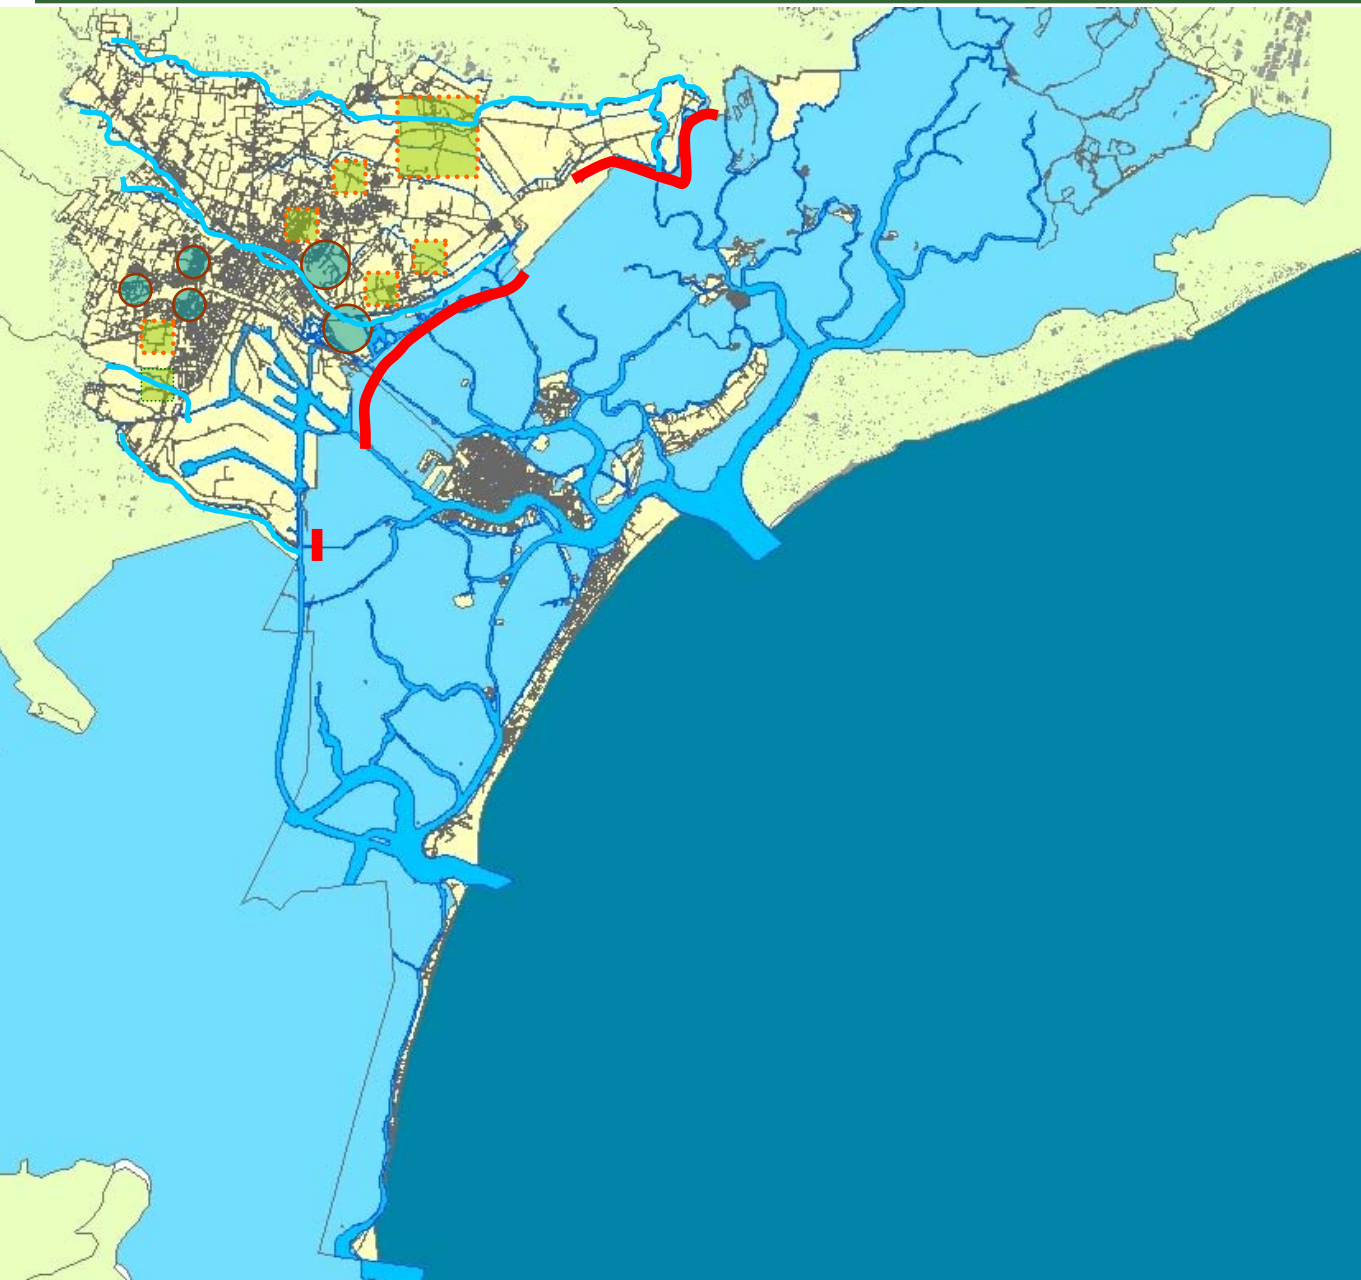

The image features a high-angle, aerial photograph of a city, likely Rome, showing a dense arrangement of buildings with terracotta-tiled roofs. A semi-transparent green map overlay is positioned in the upper half of the frame, showing a network of streets and building footprints. The map is semi-transparent, allowing the city's colors and textures to be visible through it. In the center of the image, the words "SISTEMA AMBIENTALE" are written in a bold, black, italicized sans-serif font. The background is a clear, bright sky.

I valori storici testimoniali

-  centri storici
-  forti e le batterie militari
-  liberty

litorali

laguna

MOSE

agricolo lagunare

bordo lagunare

fiumi

litorali

laguna

MOSE

agricolo lagunare

bordo lagunare

fiumi

boschi

parchi urbani

forti

agricolo della
pianura

costruito

litorali

laguna

MOSE

agricolo lagunare

bordo lagunare