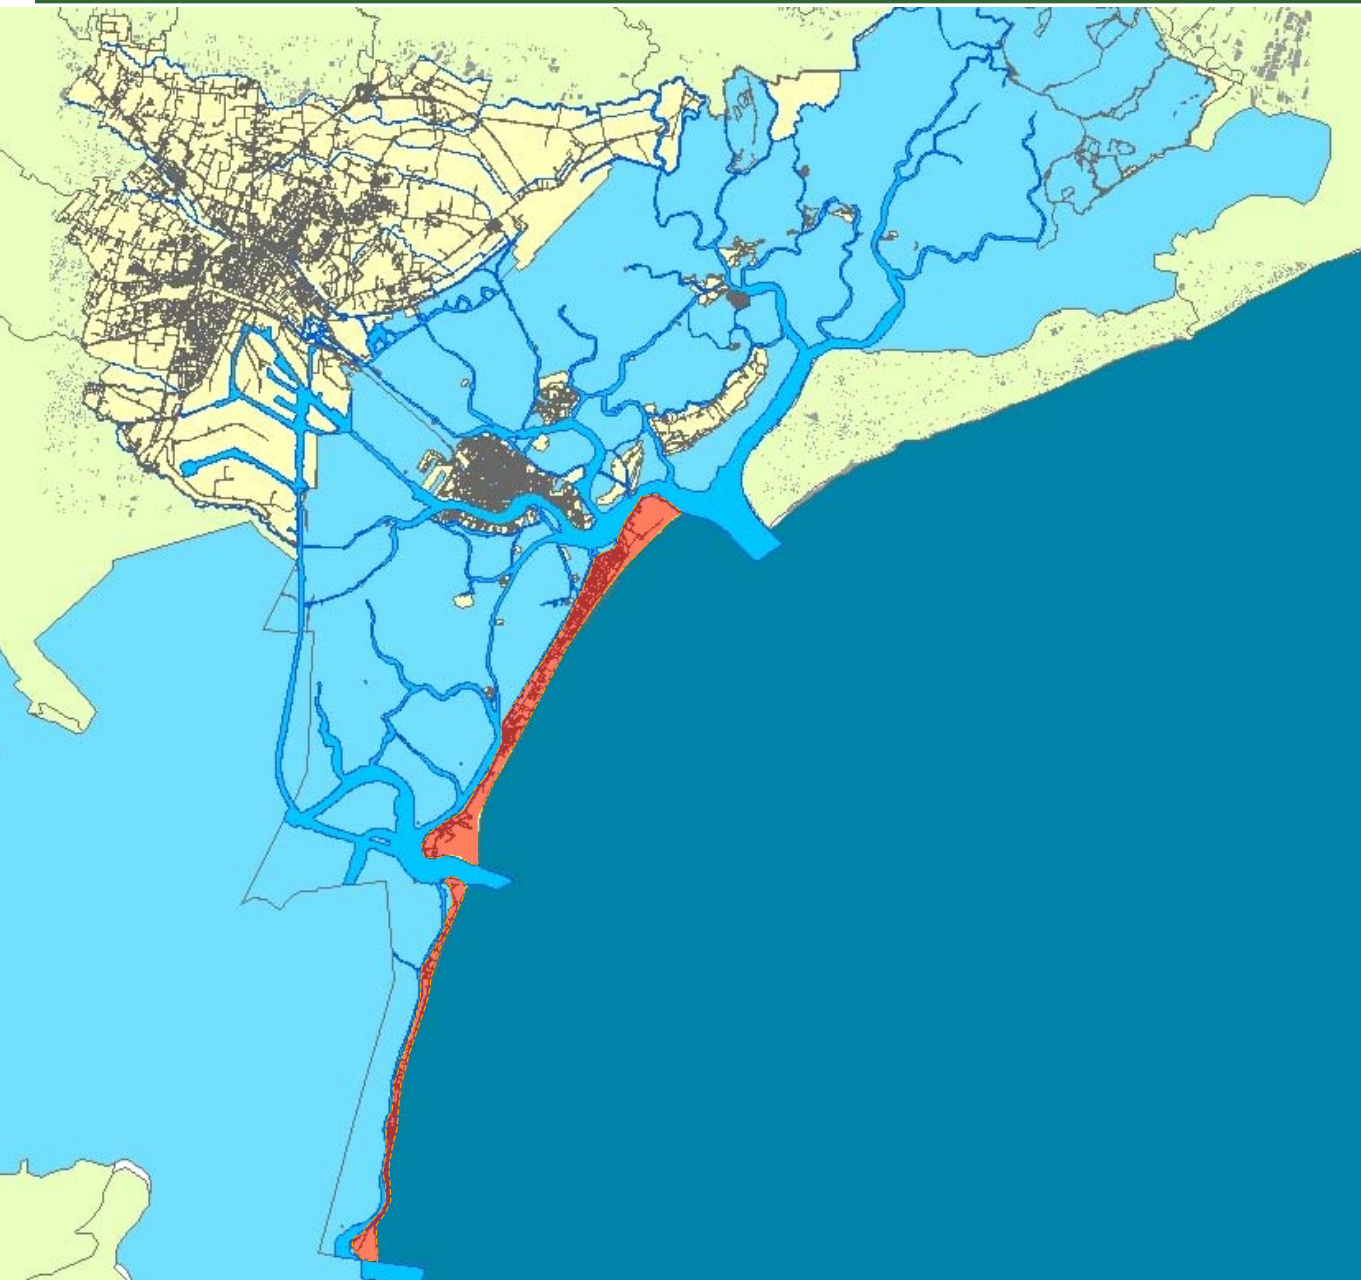

The image features a high-angle, aerial photograph of a city, likely Rome, showing a dense arrangement of buildings with terracotta-tiled roofs. A semi-transparent green map overlay is positioned in the upper half of the frame, showing a network of streets and building footprints. The map is semi-transparent, allowing the city's colors and textures to be visible through it. In the center of the image, the words "SISTEMA AMBIENTALE" are written in a bold, black, italicized sans-serif font. The background is a clear, bright sky.

SISTEMA AMBIENTALE

litorali

laguna

MOSE

agricolo lagunare

bordo lagunare

fiumi

boschi

I valori storici testimoniali

-  centri storici
-  forti e le batterie militari
-  liberty

litorali

laguna

MOSE

agricolo lagunare

bordo lagunare

fiumi