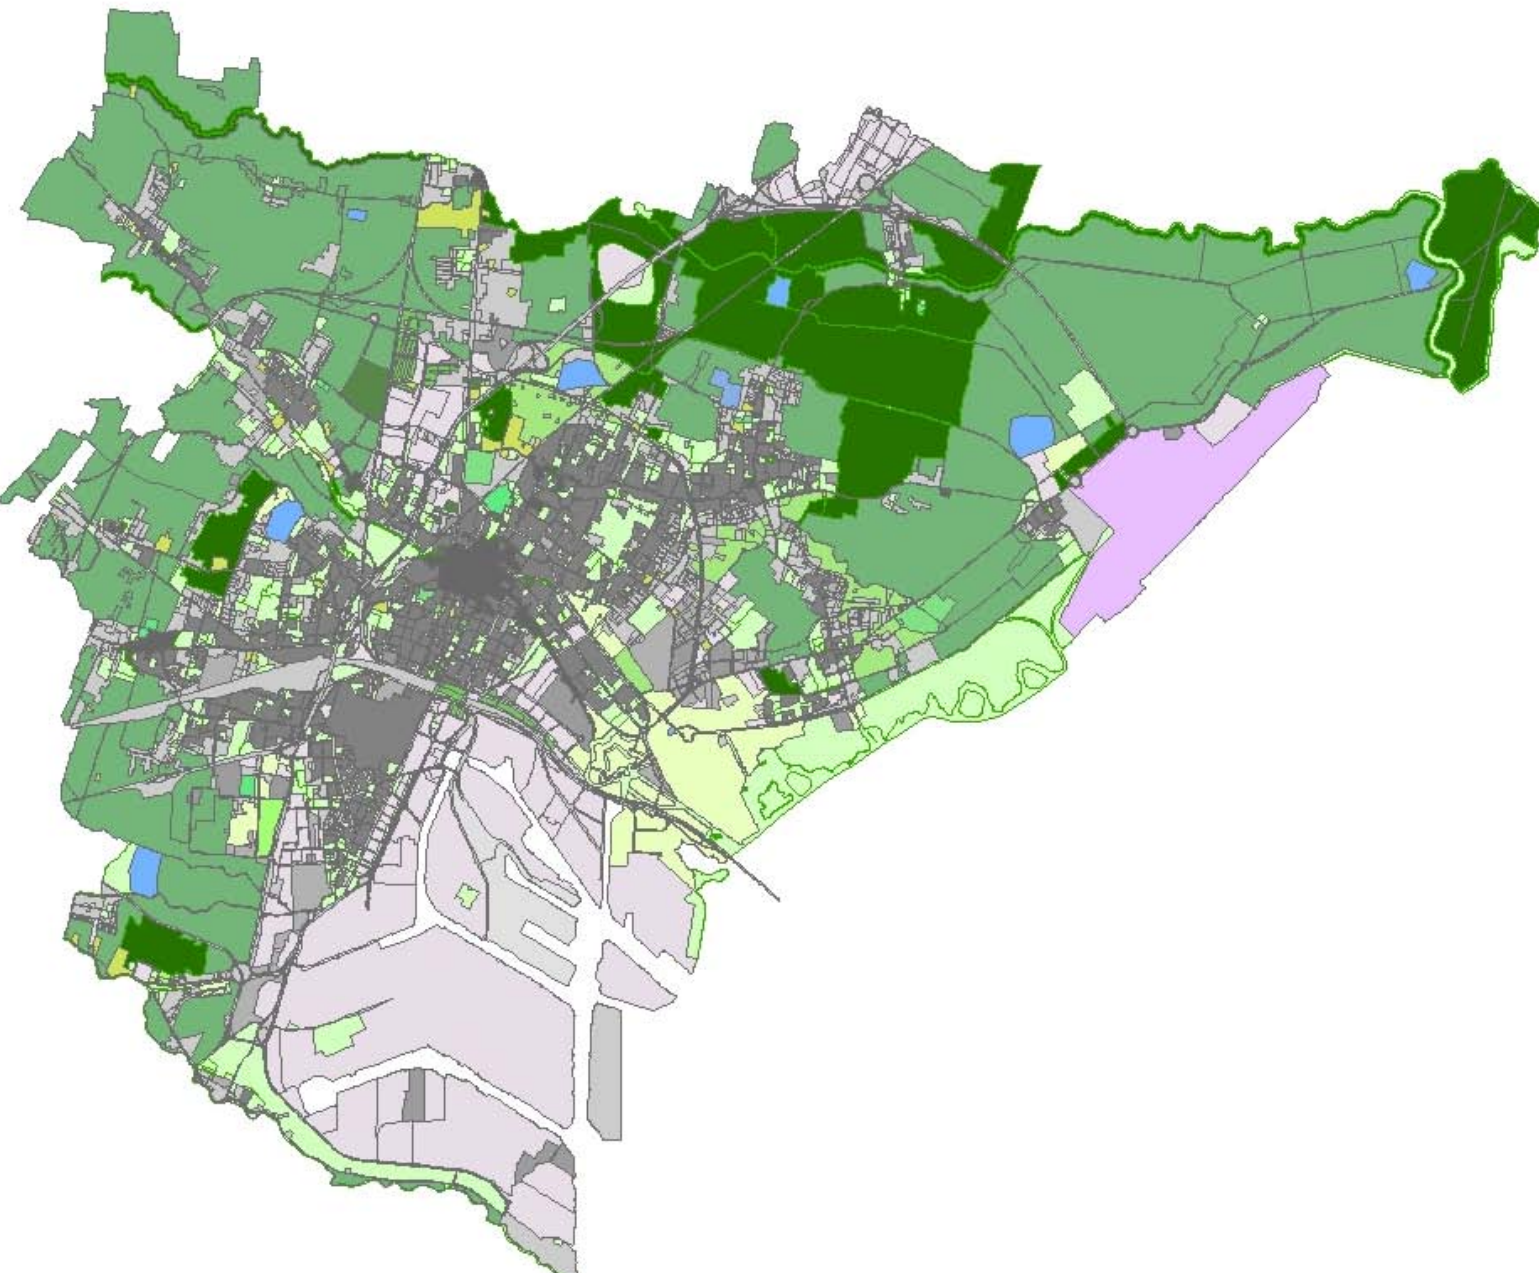

The image features a high-angle, aerial photograph of a city, likely Rome, showing a dense arrangement of buildings with terracotta-tiled roofs. A semi-transparent green map overlay is positioned in the upper half of the frame, showing a network of streets and building footprints. The map is semi-transparent, allowing the city's colors and textures to be visible through it. In the center of the image, the words "SISTEMA AMBIENTALE" are written in a bold, black, italicized sans-serif font. The background is a clear, bright sky.

forti

agricolo della
pianura

costruito

litorali

laguna

MOSE

agricolo lagunare

bordo lagunare

fiumi

boschi

parchi urbani

forti

agricolo della
pianura

costruito

- litorali
- laguna
- MOSE
- agricolo lagunare
- bordo lagunare
- fiumi
- boschi
- parchi urbani
- forti
- agricolo della pianura
- costruito

- litorali
- laguna
- MOSE
- agricolo lagunare
- bordo lagunare
- fiumi
- boschi
- parchi urbani
- forti
- agricolo della pianura
- costruito

An aerial photograph of a city with a grid-like street pattern. A large, semi-transparent green overlay is positioned in the upper half of the image, featuring a white silhouette of a person's head and shoulders. The background shows various buildings, including a prominent one with a red-tiled roof in the foreground. The overall scene is brightly lit, suggesting a sunny day.