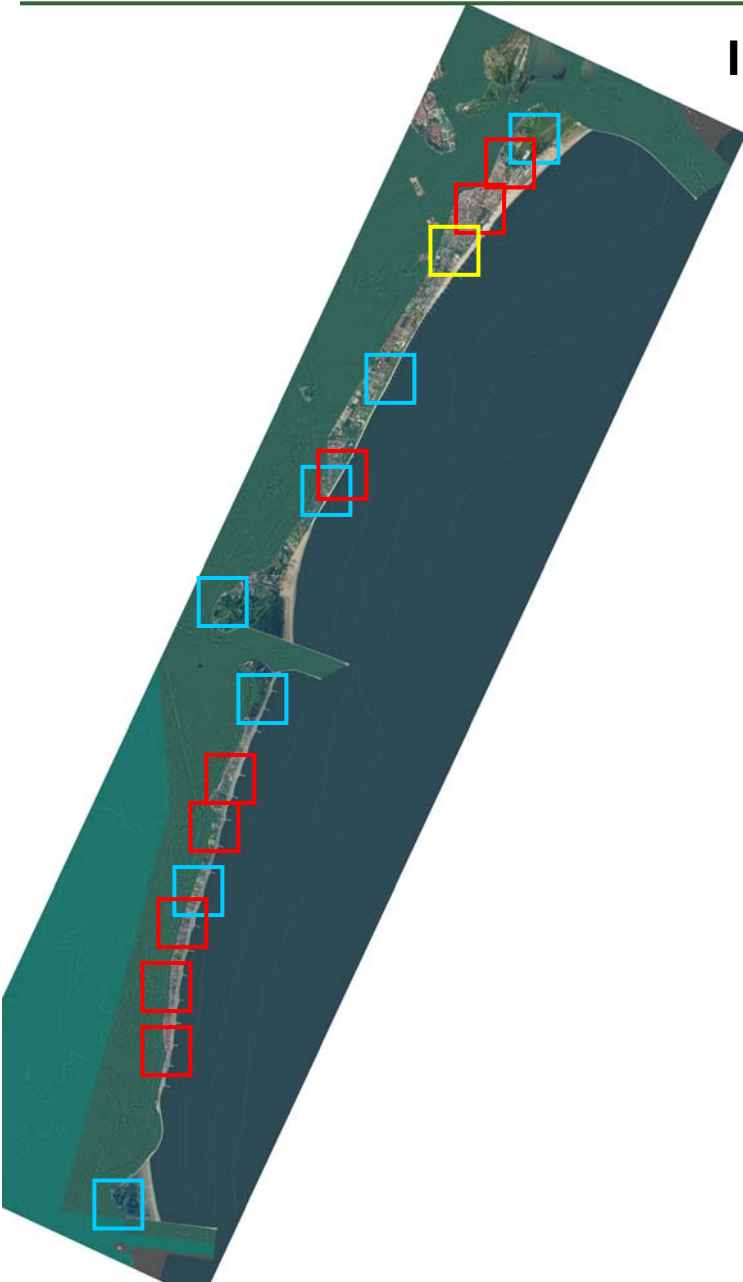

I valori storici testimoniali

- centri storici
- forti e le batterie militari
- liberty

litorali

laguna

MOSE

agricolo lagunare

bordo lagunare

fiumi

boschi

parchi urbani

forti

agricolo della
pianura

costruito