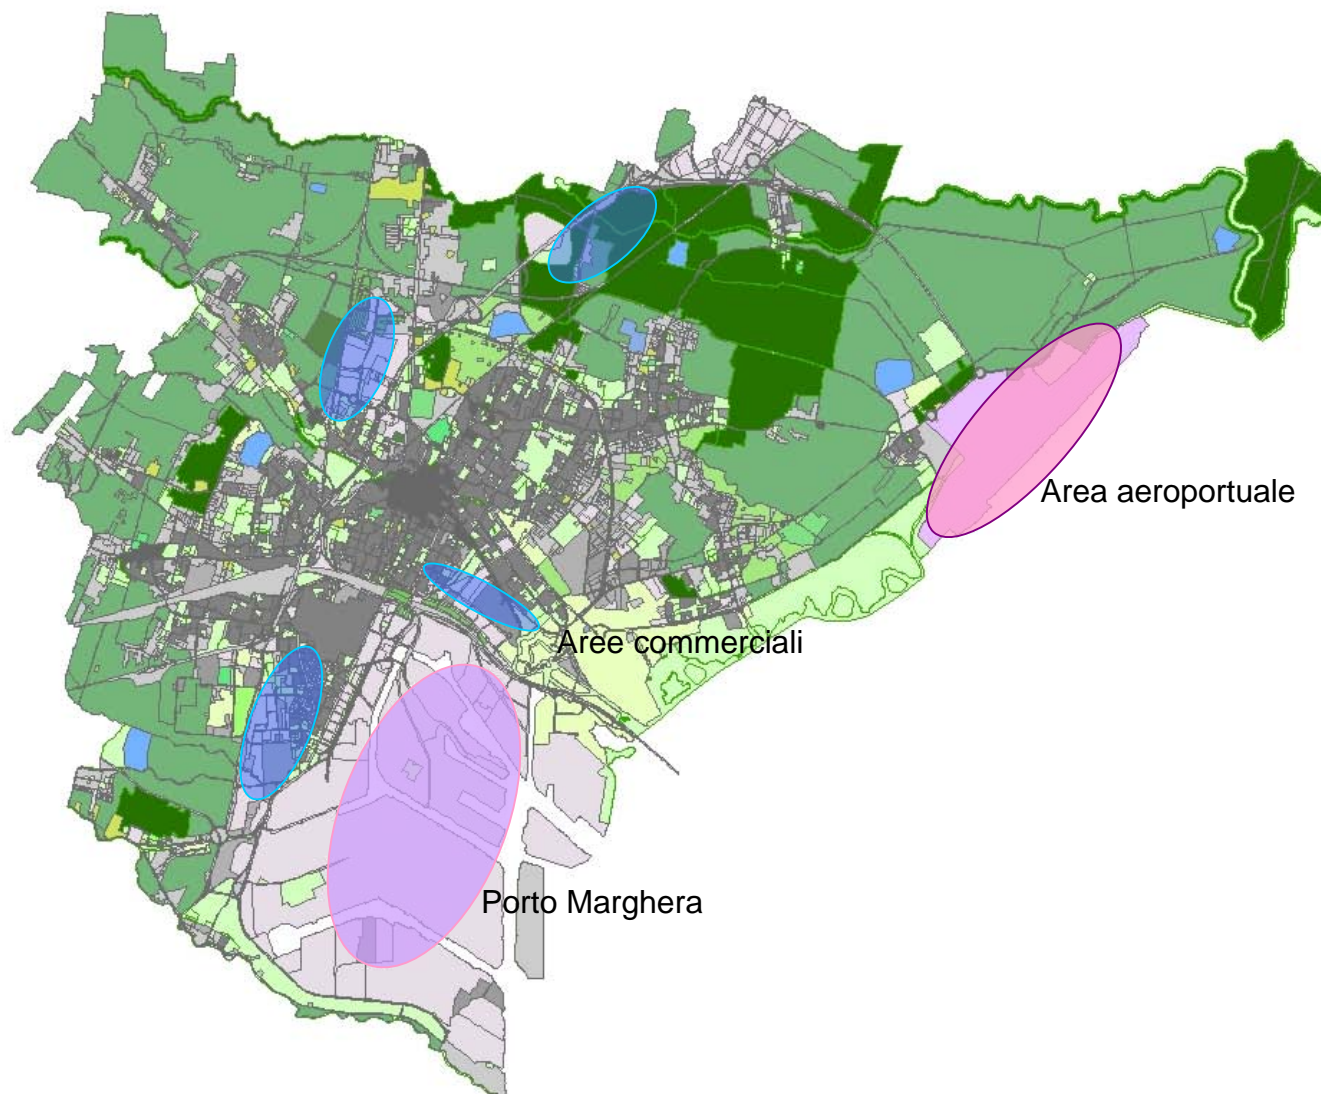

The image features a high-angle, aerial photograph of a city, likely Rome, showing a dense arrangement of buildings with terracotta-tiled roofs. A semi-transparent green map overlay is positioned in the upper half of the frame, showing a network of streets and building footprints. The map is semi-transparent, allowing the city's colors and textures to be visible through it. In the center of the image, the words "SISTEMA AMBIENTALE" are written in a bold, black, italicized sans-serif font. The background is a clear, bright sky.

forti

agricolo della
pianura

costruito

litorali

laguna

MOSE

agricolo lagunare

bordo lagunare

fiumi

boschi

parchi urbani

forti

agricolo della
pianura

costruito

- litorali
- laguna
- MOSE
- agricolo lagunare
- bordo lagunare
- fiumi
- boschi
- parchi urbani
- forti
- agricolo della pianura
- costruito

SISTEMA AMBIENTALE