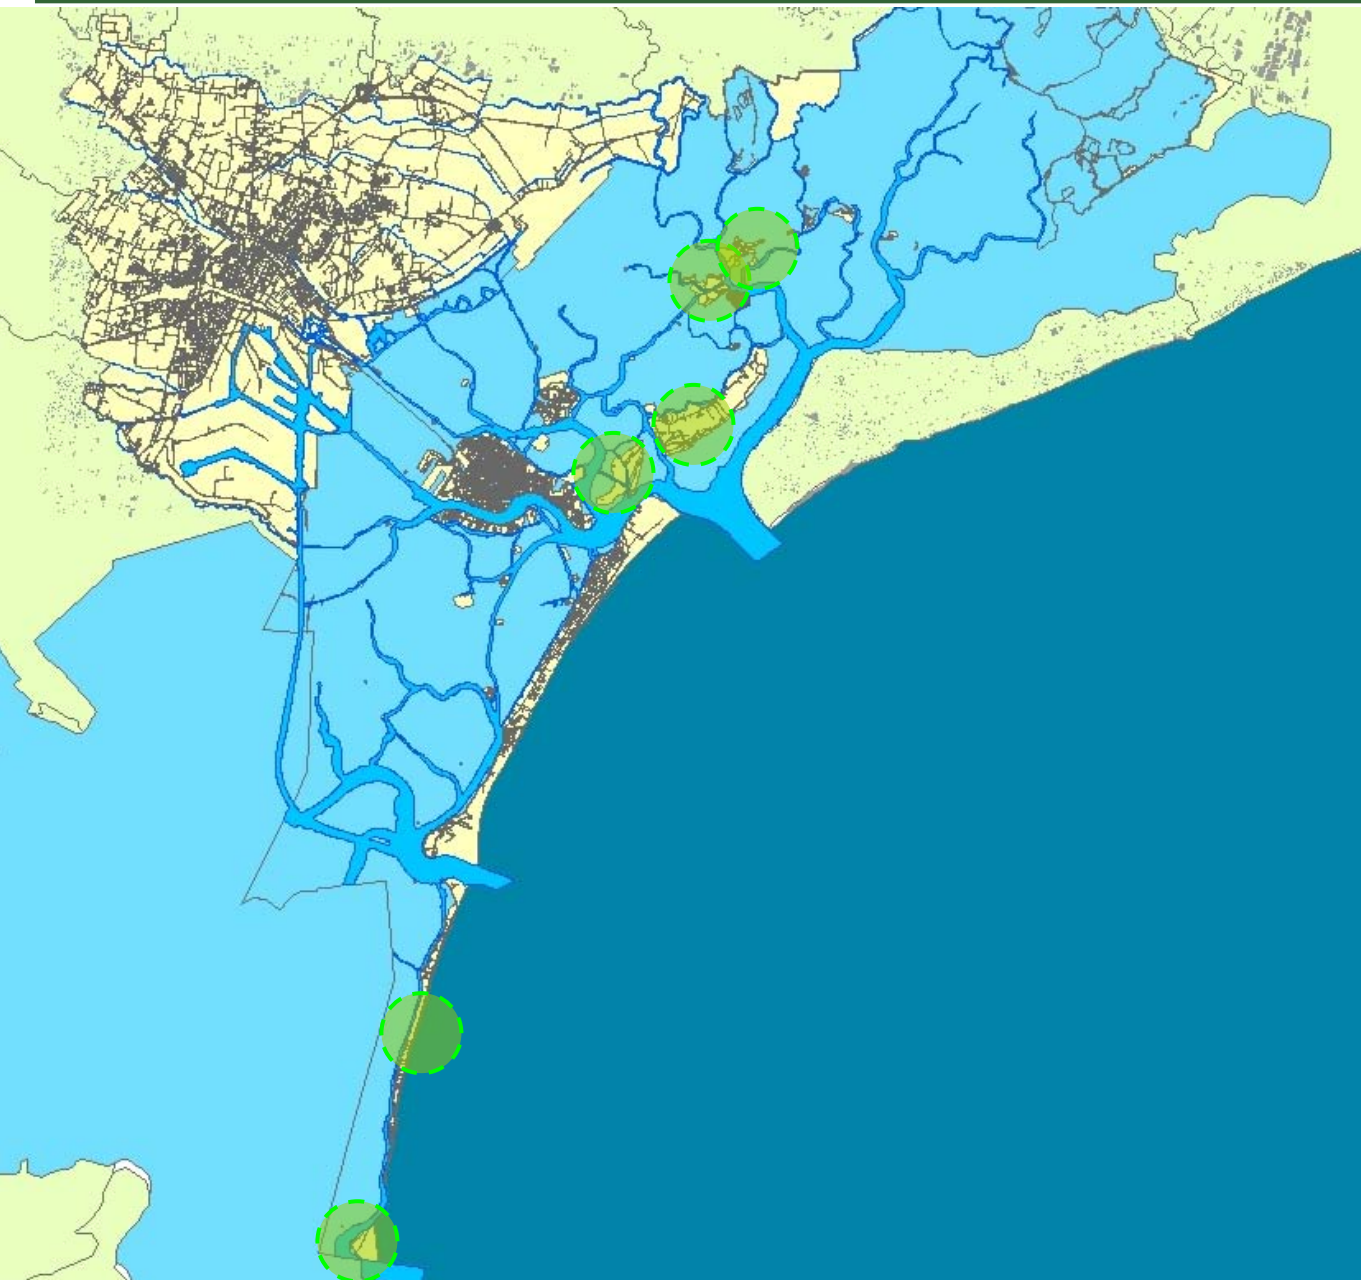

The image features a high-angle, aerial photograph of a city, likely Rome, showing a dense arrangement of buildings with terracotta-tiled roofs. A semi-transparent green map overlay is positioned in the upper half of the frame, showing a network of streets and building footprints. The map is semi-transparent, allowing the city's colors and textures to be visible through it. In the center of the image, the words "SISTEMA AMBIENTALE" are written in a bold, black, italicized sans-serif font. The background is a clear, bright sky.

I valori storici testimoniali

-  centri storici
-  forti e le batterie militari
-  liberty

litorali

laguna

MOSE

agricolo lagunare

bordo lagunare

fiumi

boschi

parchi urbani

forti

agricolo della
pianura

costruito

- litorali
- laguna
- MOSE
- agricolo lagunare
- bordo lagunare
- fiumi
- boschi
- parchi urbani
- forti
- agricolo della pianura
- costruito

- litorali
- laguna
- MOSE
- agricolo lagunare
- bordo lagunare
- fiumi
- boschi
- parchi urbani
- forti
- agricolo della pianura
- costruito

litorali

laguna

MOSE

agricolo lagunare

bordo lagunare

fiumi

boschi

parchi urbani